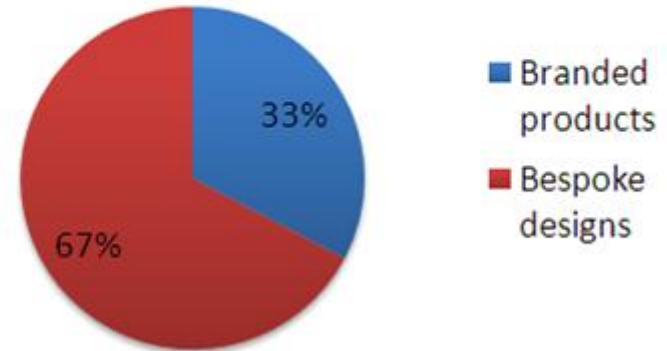

Branded products vs Bespoke designs

Gross Profit
over £500
so far.....